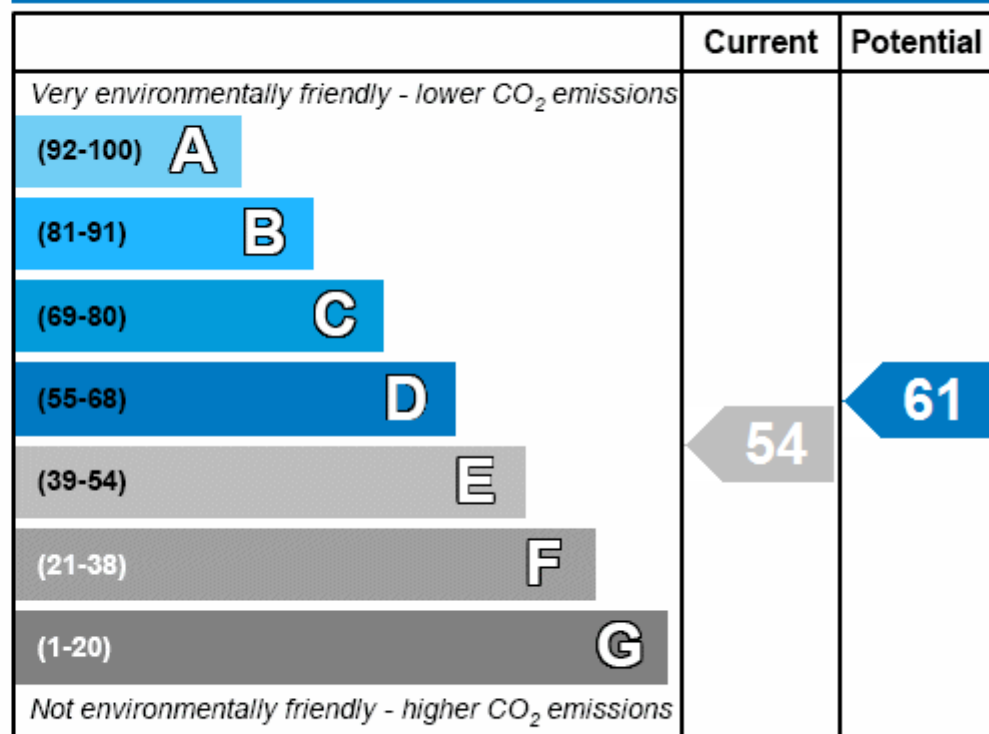

Energy Efficiency Rating

England, Scotland & Wales

EU Directive
2002/91/EC

Environmental Impact (CO₂) Rating

England, Scotland & Wales

EU Directive
2002/91/EC