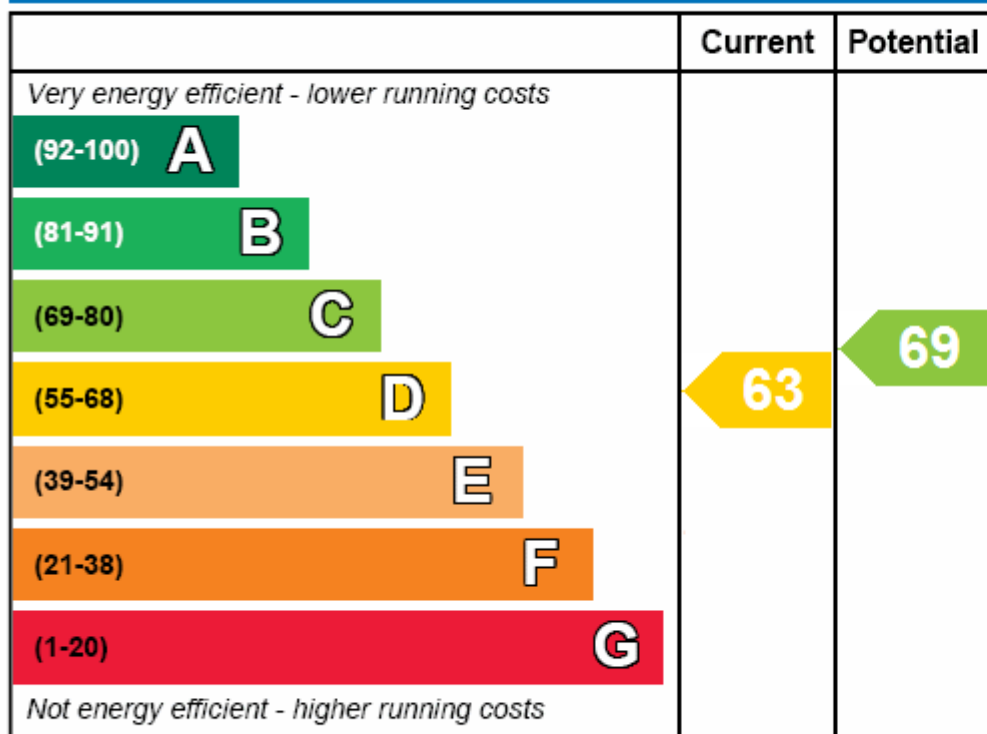

Energy Efficiency Rating

England, Scotland & Wales

EU Directive
2002/91/EC

Environmental Impact (CO₂) Rating

England, Scotland & Wales

EU Directive
2002/91/EC